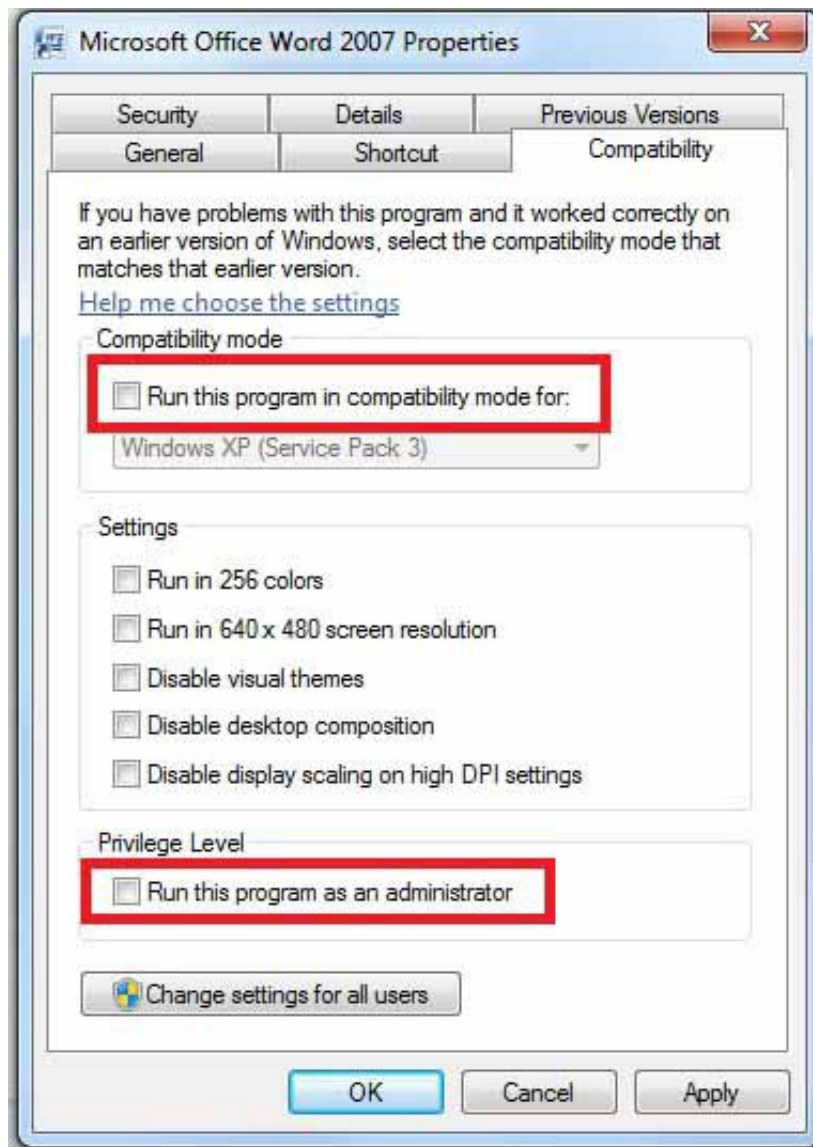

# Download

[There Was A Problem Sending The Command To The Program In MS Office](#)

---

[There Was A Problem Sending The Command To The Program In MS Office](#)

**Download**

---

There was a problem sending the command to the program – Microsoft Office Word, Excel. IT. When you open an Excel workbook you may get the “There was a .... Method 2 – Uninstall Office Viewer. If you have any version of Office viewer installed in addition to Microsoft Office, make sure you go ahead and .... “There was a problem sending a command to the program” usually indicates that a window has failed to connect with the MS Office .... There was a problem sending the command to the program errors occur ... Microsoft also suggest Office Repair if you're having any issue with .... When you try to open a Microsoft Office file such as a Word document, Excel spreadsheet, etc, you receive following error messages: There was a .... Problem description: When you try to open a Microsoft Office file such as a Word document, Excel spreadsheet, etc, you receive following error messages: ” There .... old on the server so it creates a new profile. We are using Microsoft Office Excel 2010 32-bit, on Windows 7 Professional 64-bit. Read full post .... Jump to There Was a Problem Sending the Command to the Program ... - As a Microsoft Office user, you must have encountered different kinds of issues like .... The components inside Microsoft's productivity suite, i.e. Office uses the DDE protocol. Problem-Sending-The-Command. If disabling DDE via the .... Excel 2007: “There was a problem sending the command to the program”. February 1, 2010. by Josh Davis. If you have ever tried to open an excel document .... Hey there everyone, I recently purchased Microsoft Office, but i'm actually having issues with it and i can't figure out the problem. Basically ...